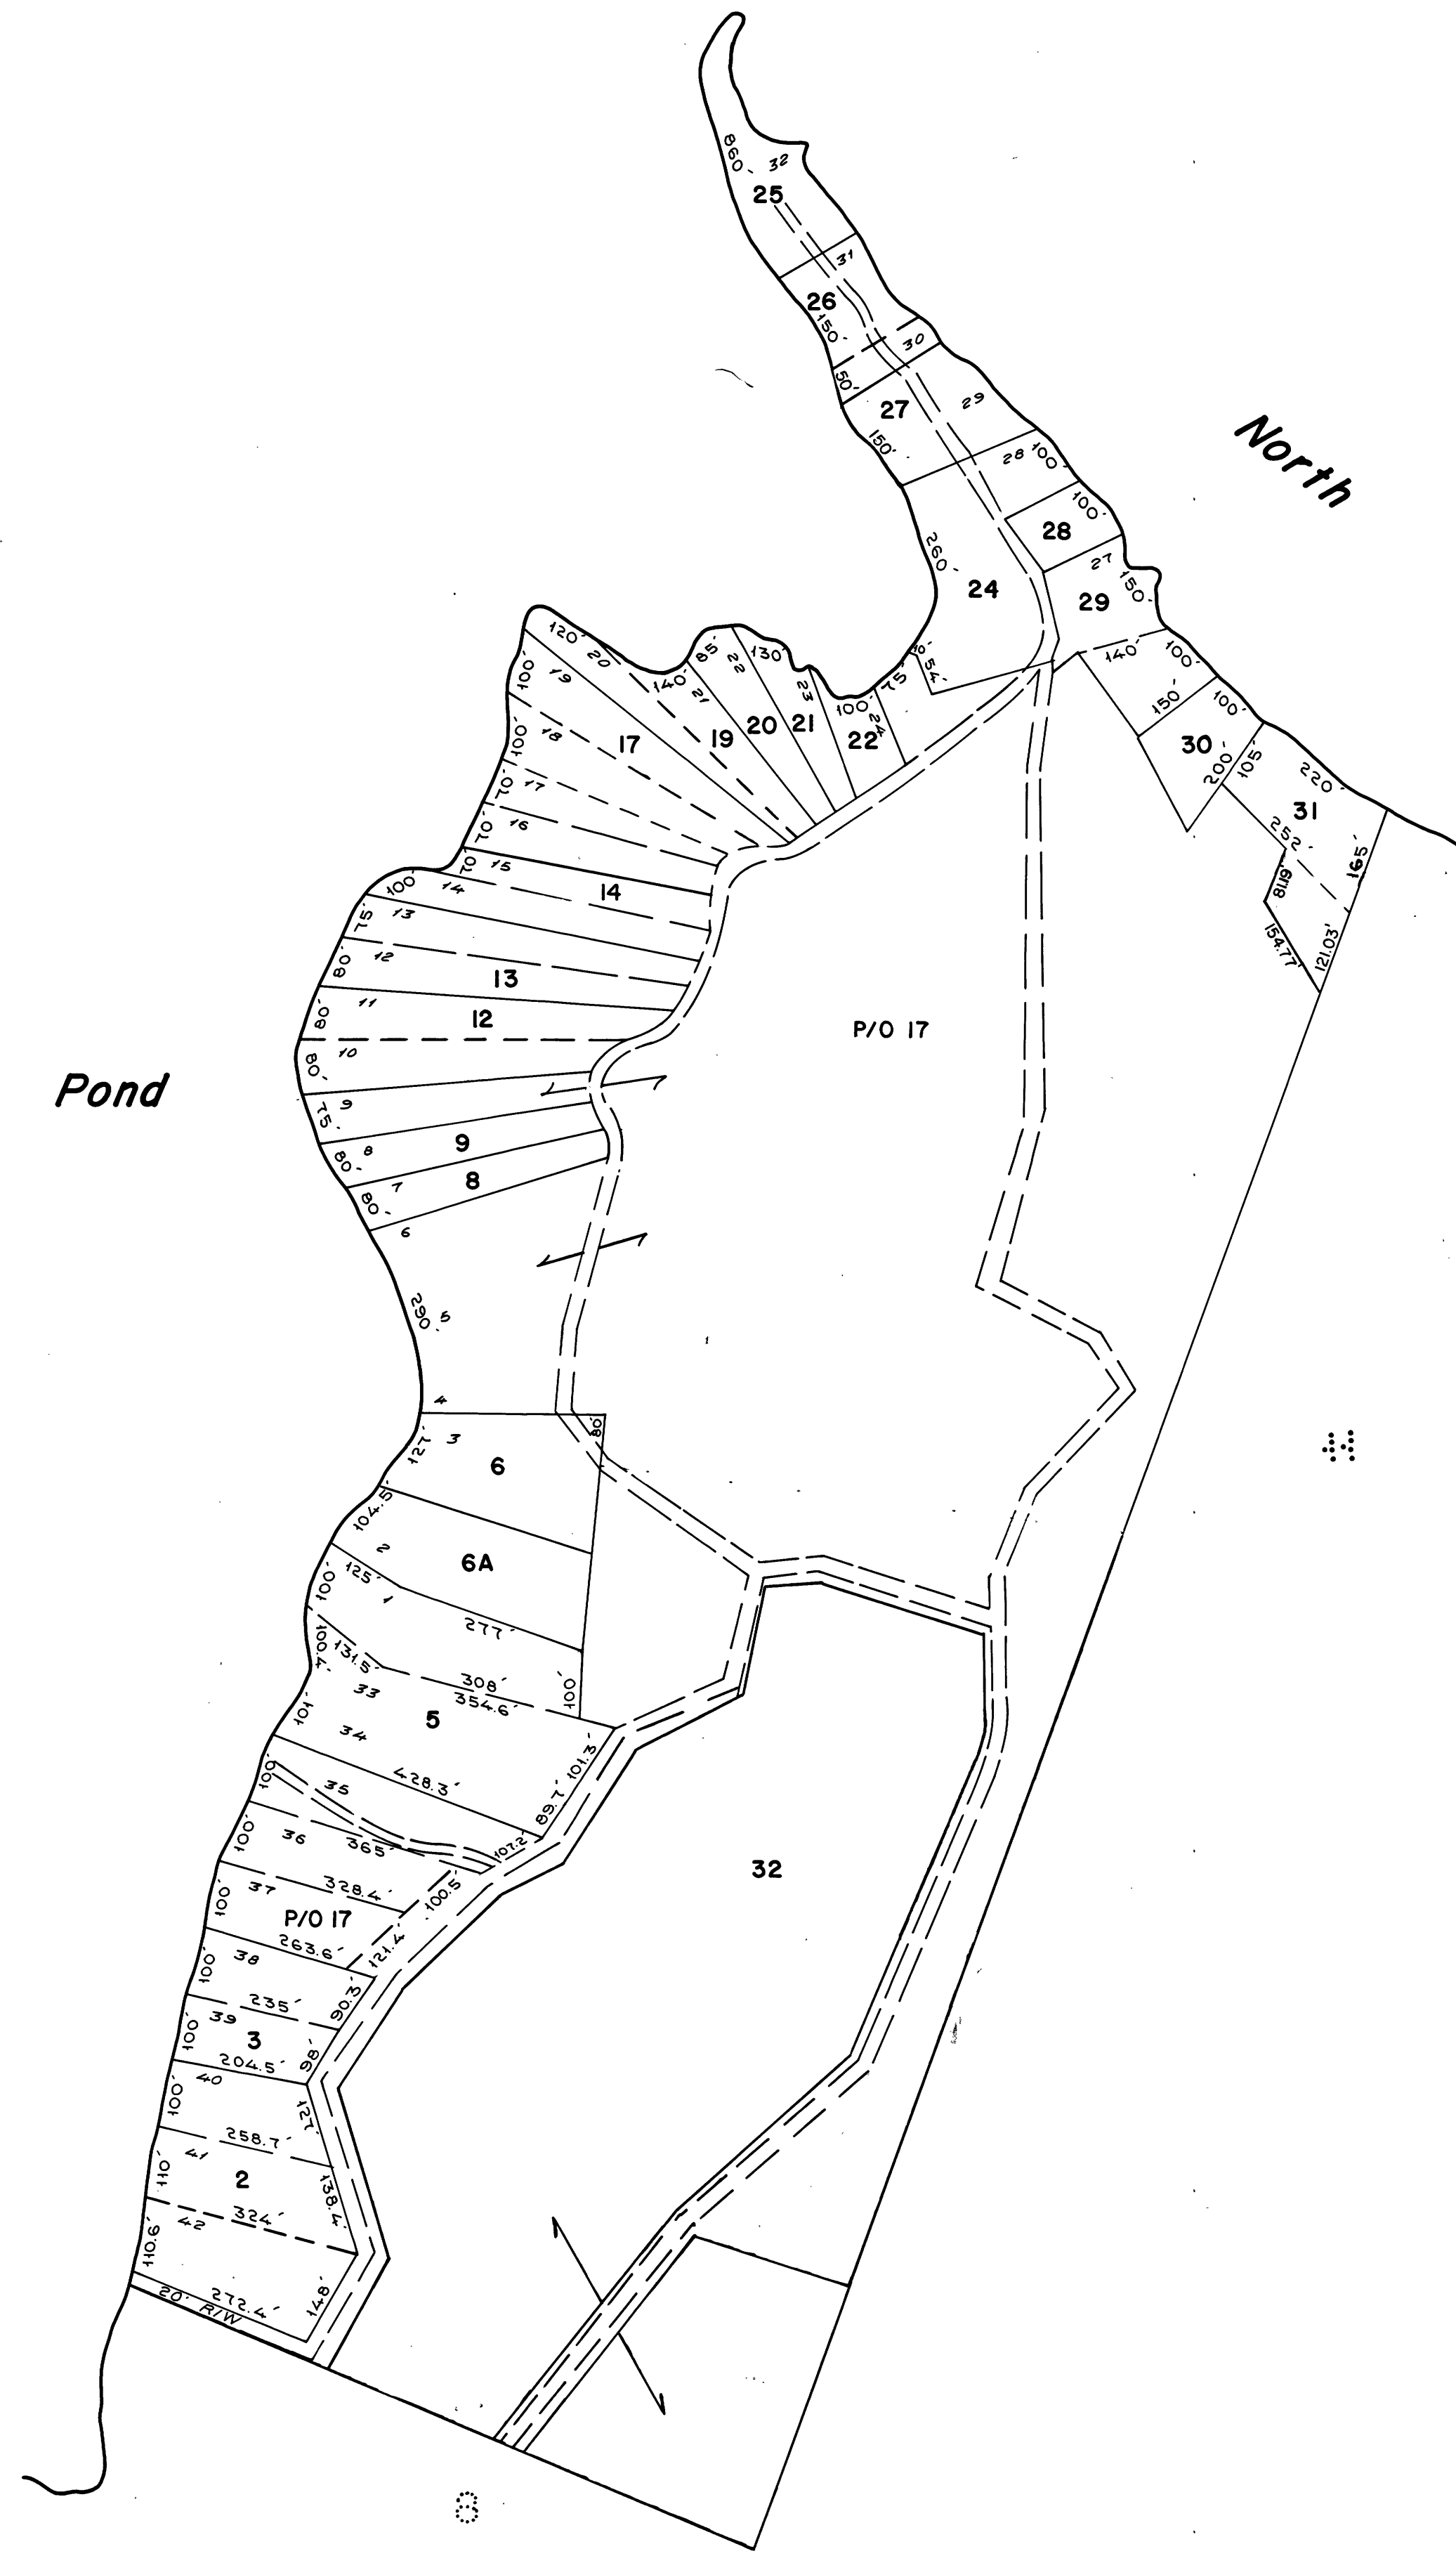

Little North Pond

North Pond

LEGEND
PARCEL NUMBERS 1
ADJACENT MAPS 2
MATCH LINE 3

For Assessment Purposes
Not to be used for Conveyances

PROPERTY MAP
TOWN OF ROME
KENNEBEC COUNTY, MAINE
PREPARED BY
JAMES W. SEWALL COMPANY OLD TOWN, MAINE
SCALE 1 INCH = 200 ± FEET