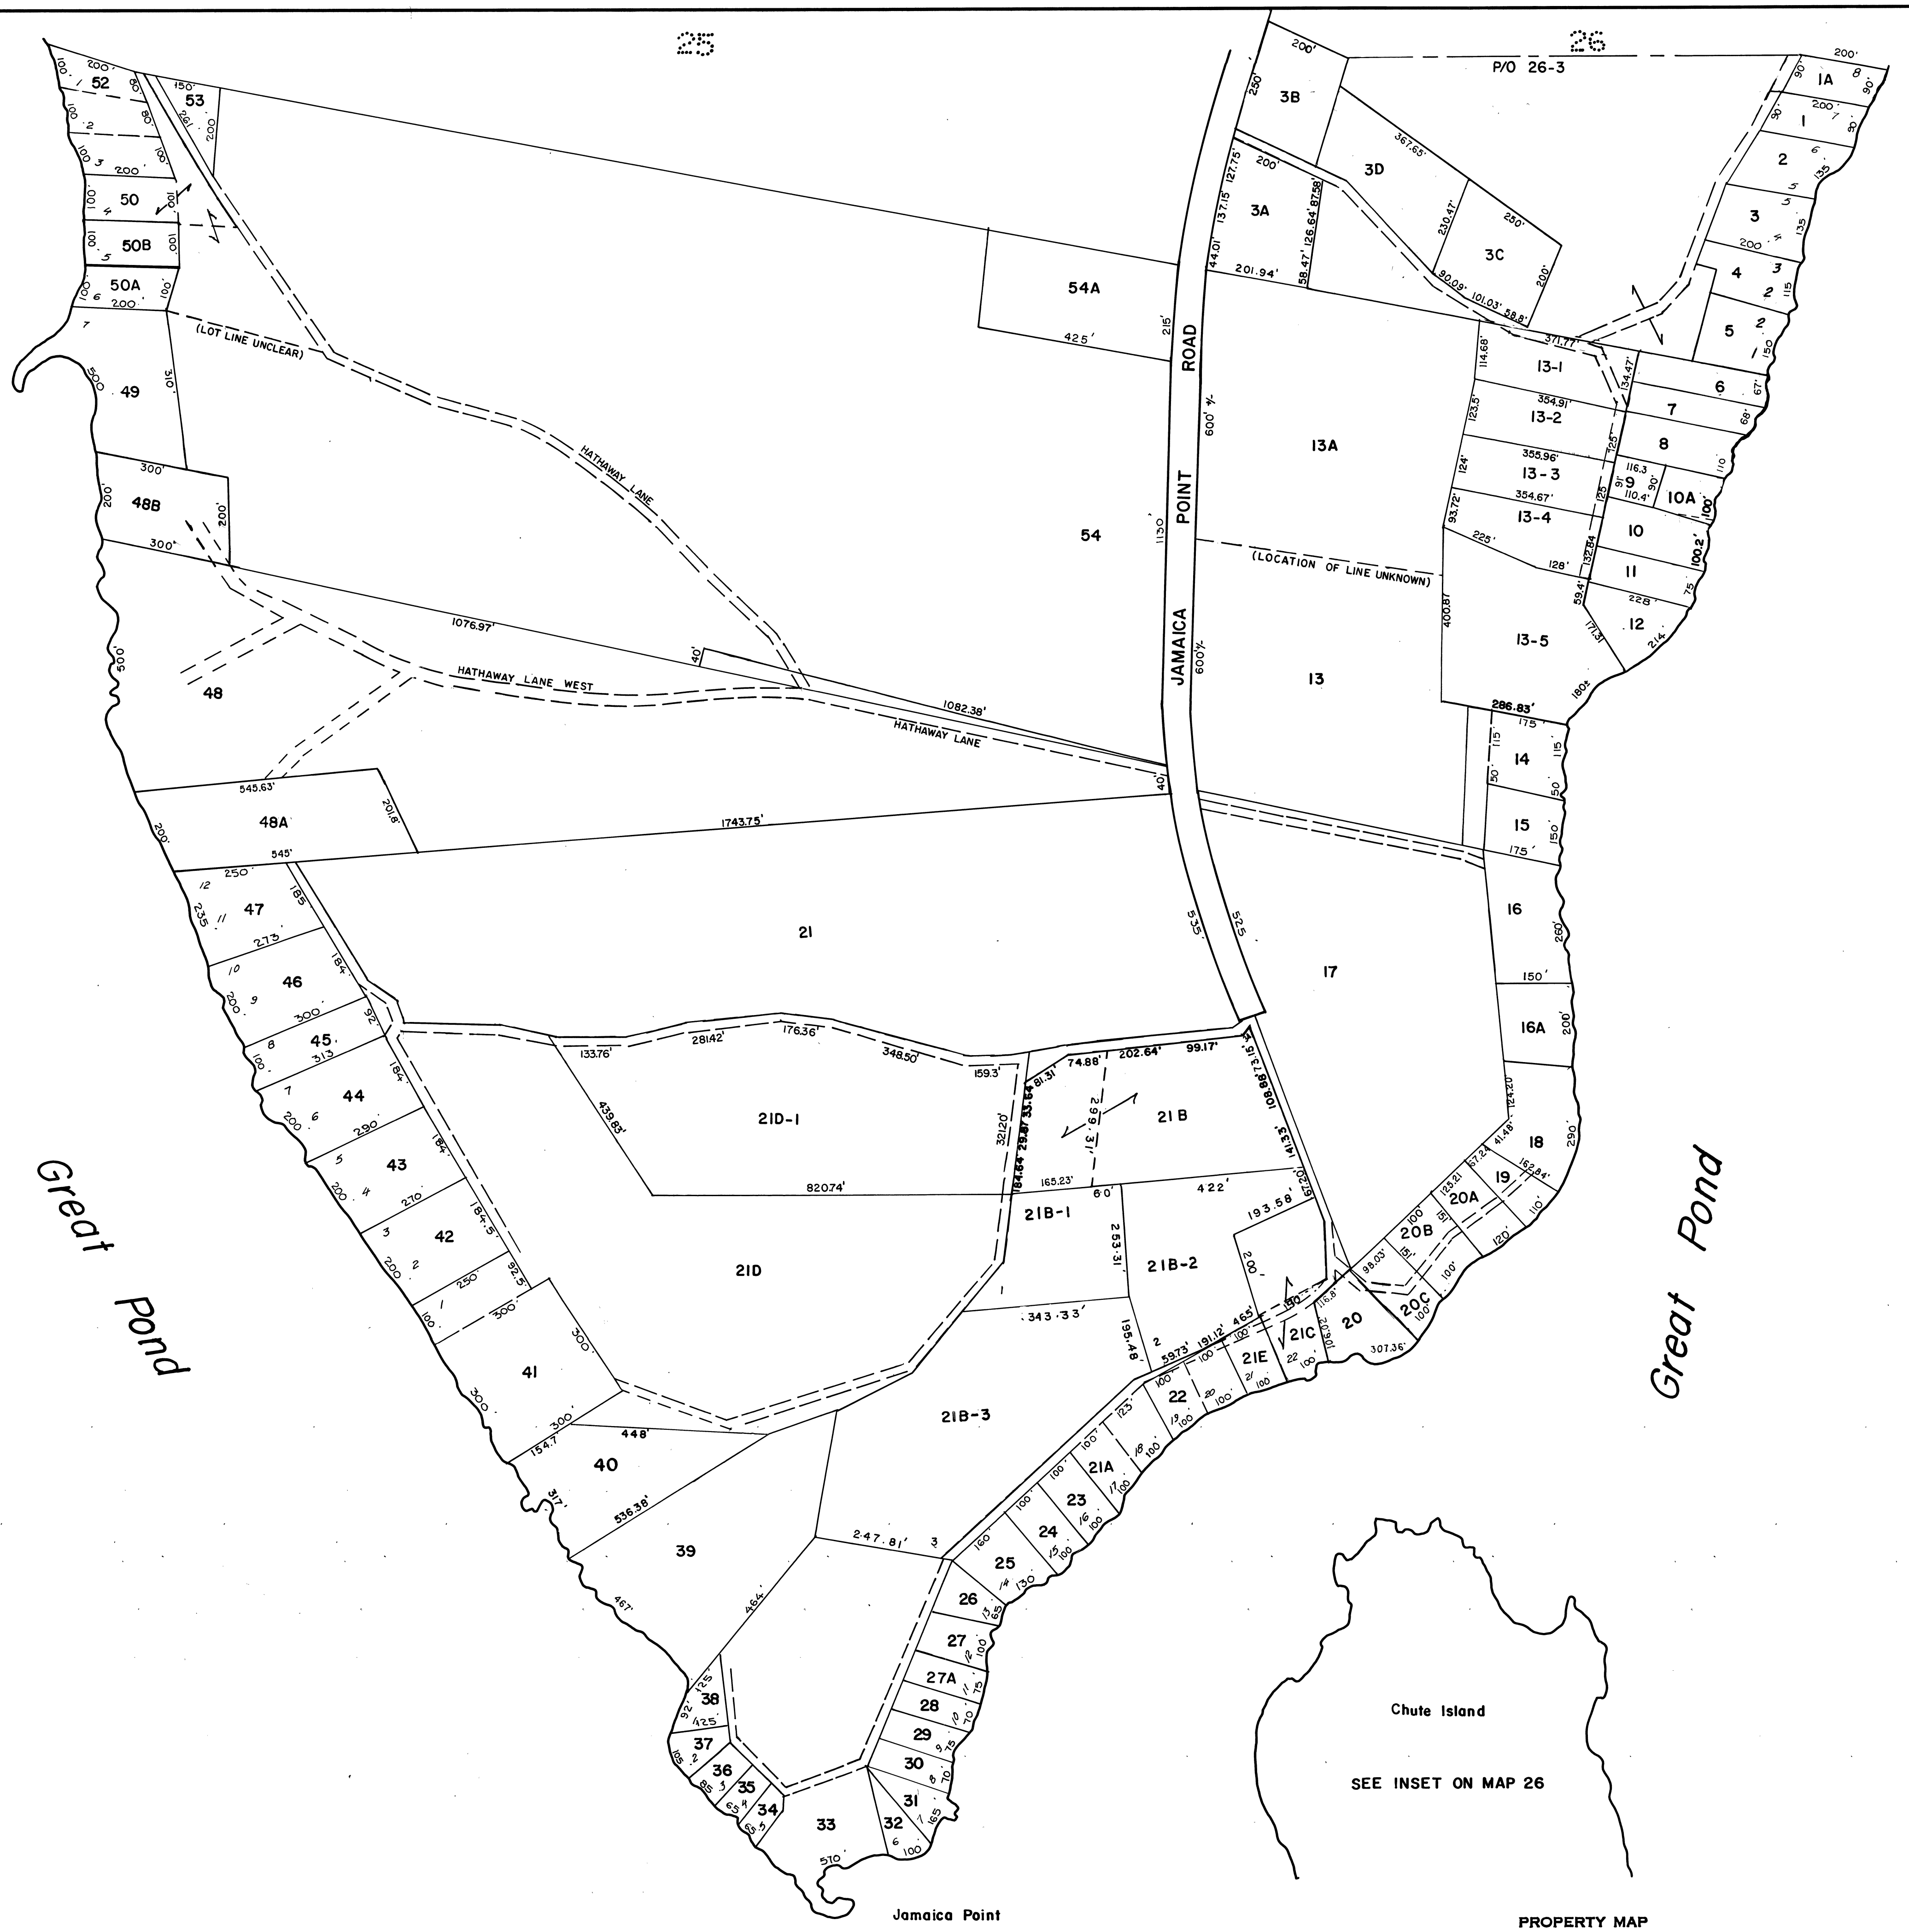

Indian Island  
INSET

Great Pond

Great Pond

Jamaica Point

Chute Island  
SEE INSET ON MAP 26

LEGEND

- PARCEL NUMBERS ..... 1
- ADJACENT MAPS ..... 2
- MATCH LINE ..... 3

For Assessment Purposes  
Not to be used for Conveyances

PROPERTY MAP  
TOWN OF ROME  
KENNEBEC COUNTY, MAINE  
PREPARED BY  
JAMES W. SEWALL COMPANY OLD TOWN, MAINE  
SCALE 1 INCH = 200 ± FEET