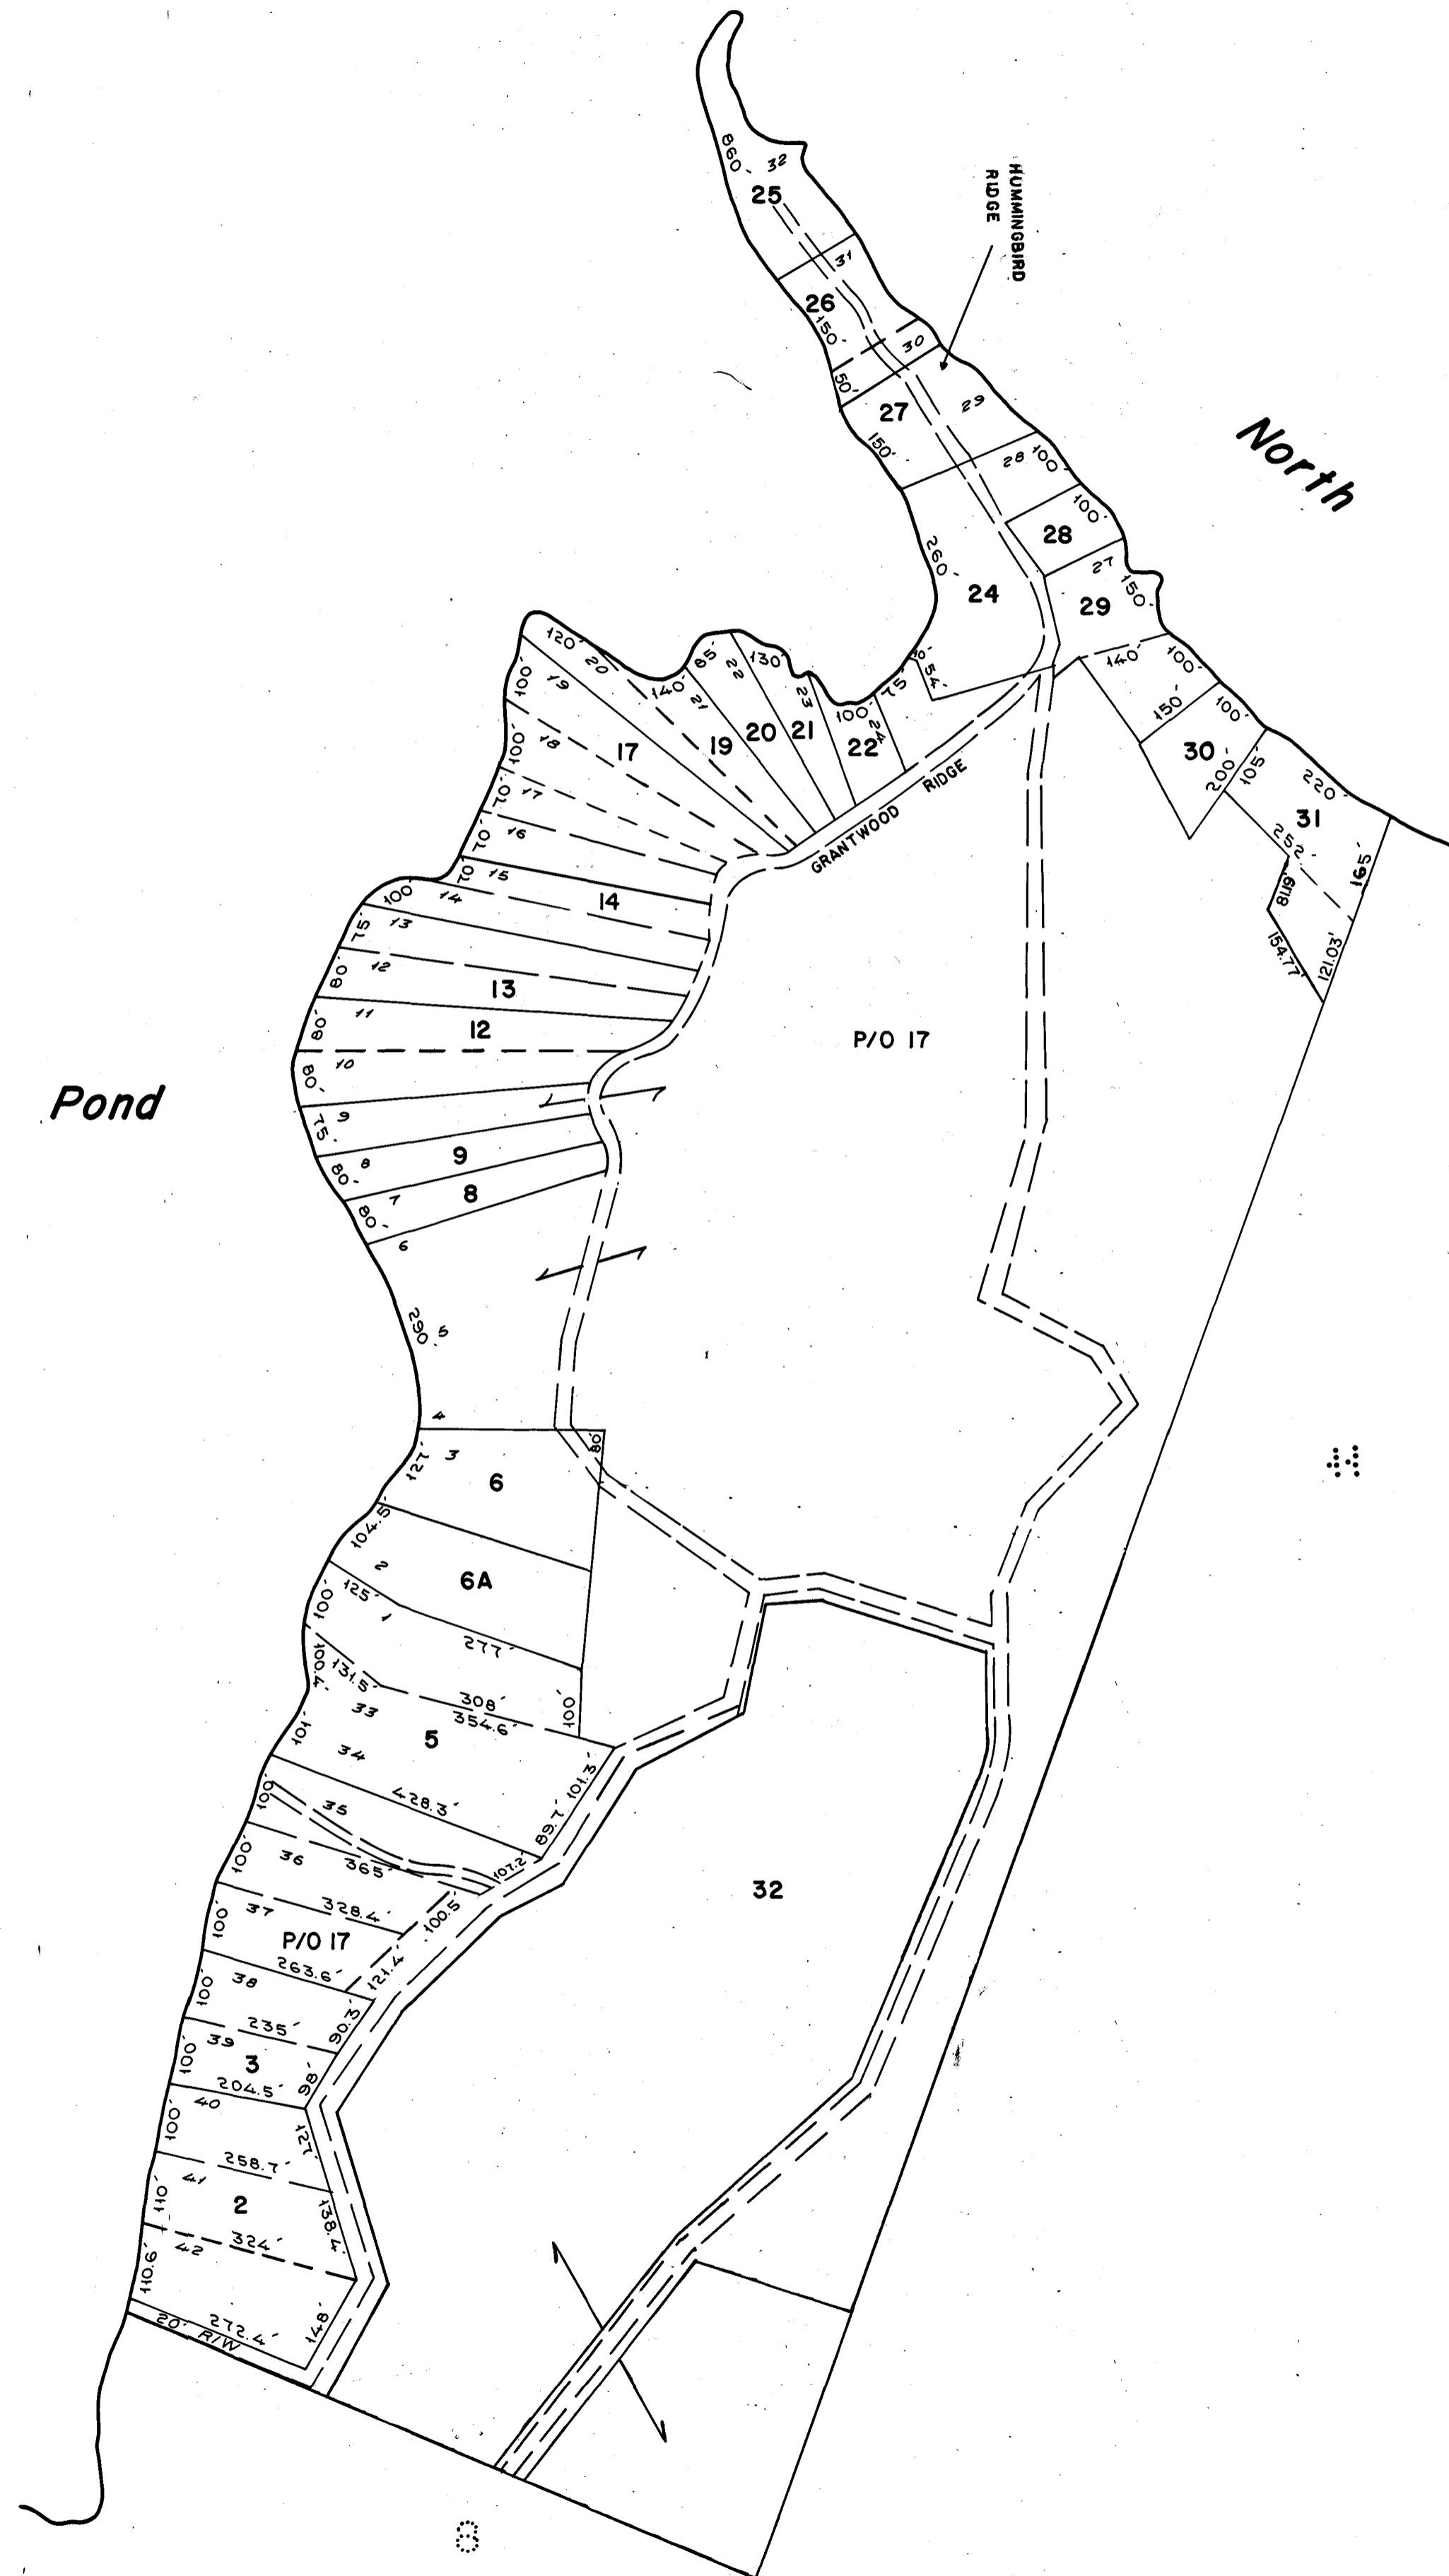

Little North Pond

North Pond

LEGEND
PARCEL NUMBERS 1
ADJACENT MAPS 2
MATCH LINE 3

For Assessment Purposes
Not to be used for Conveyances

PROPERTY MAP
TOWN OF ROME
KENNEBEC COUNTY, MAINE
PREPARED BY
JAMES W. SEWALL COMPANY OLD TOWN, MAINE
SCALE 1 INCH = 200 ± FEET