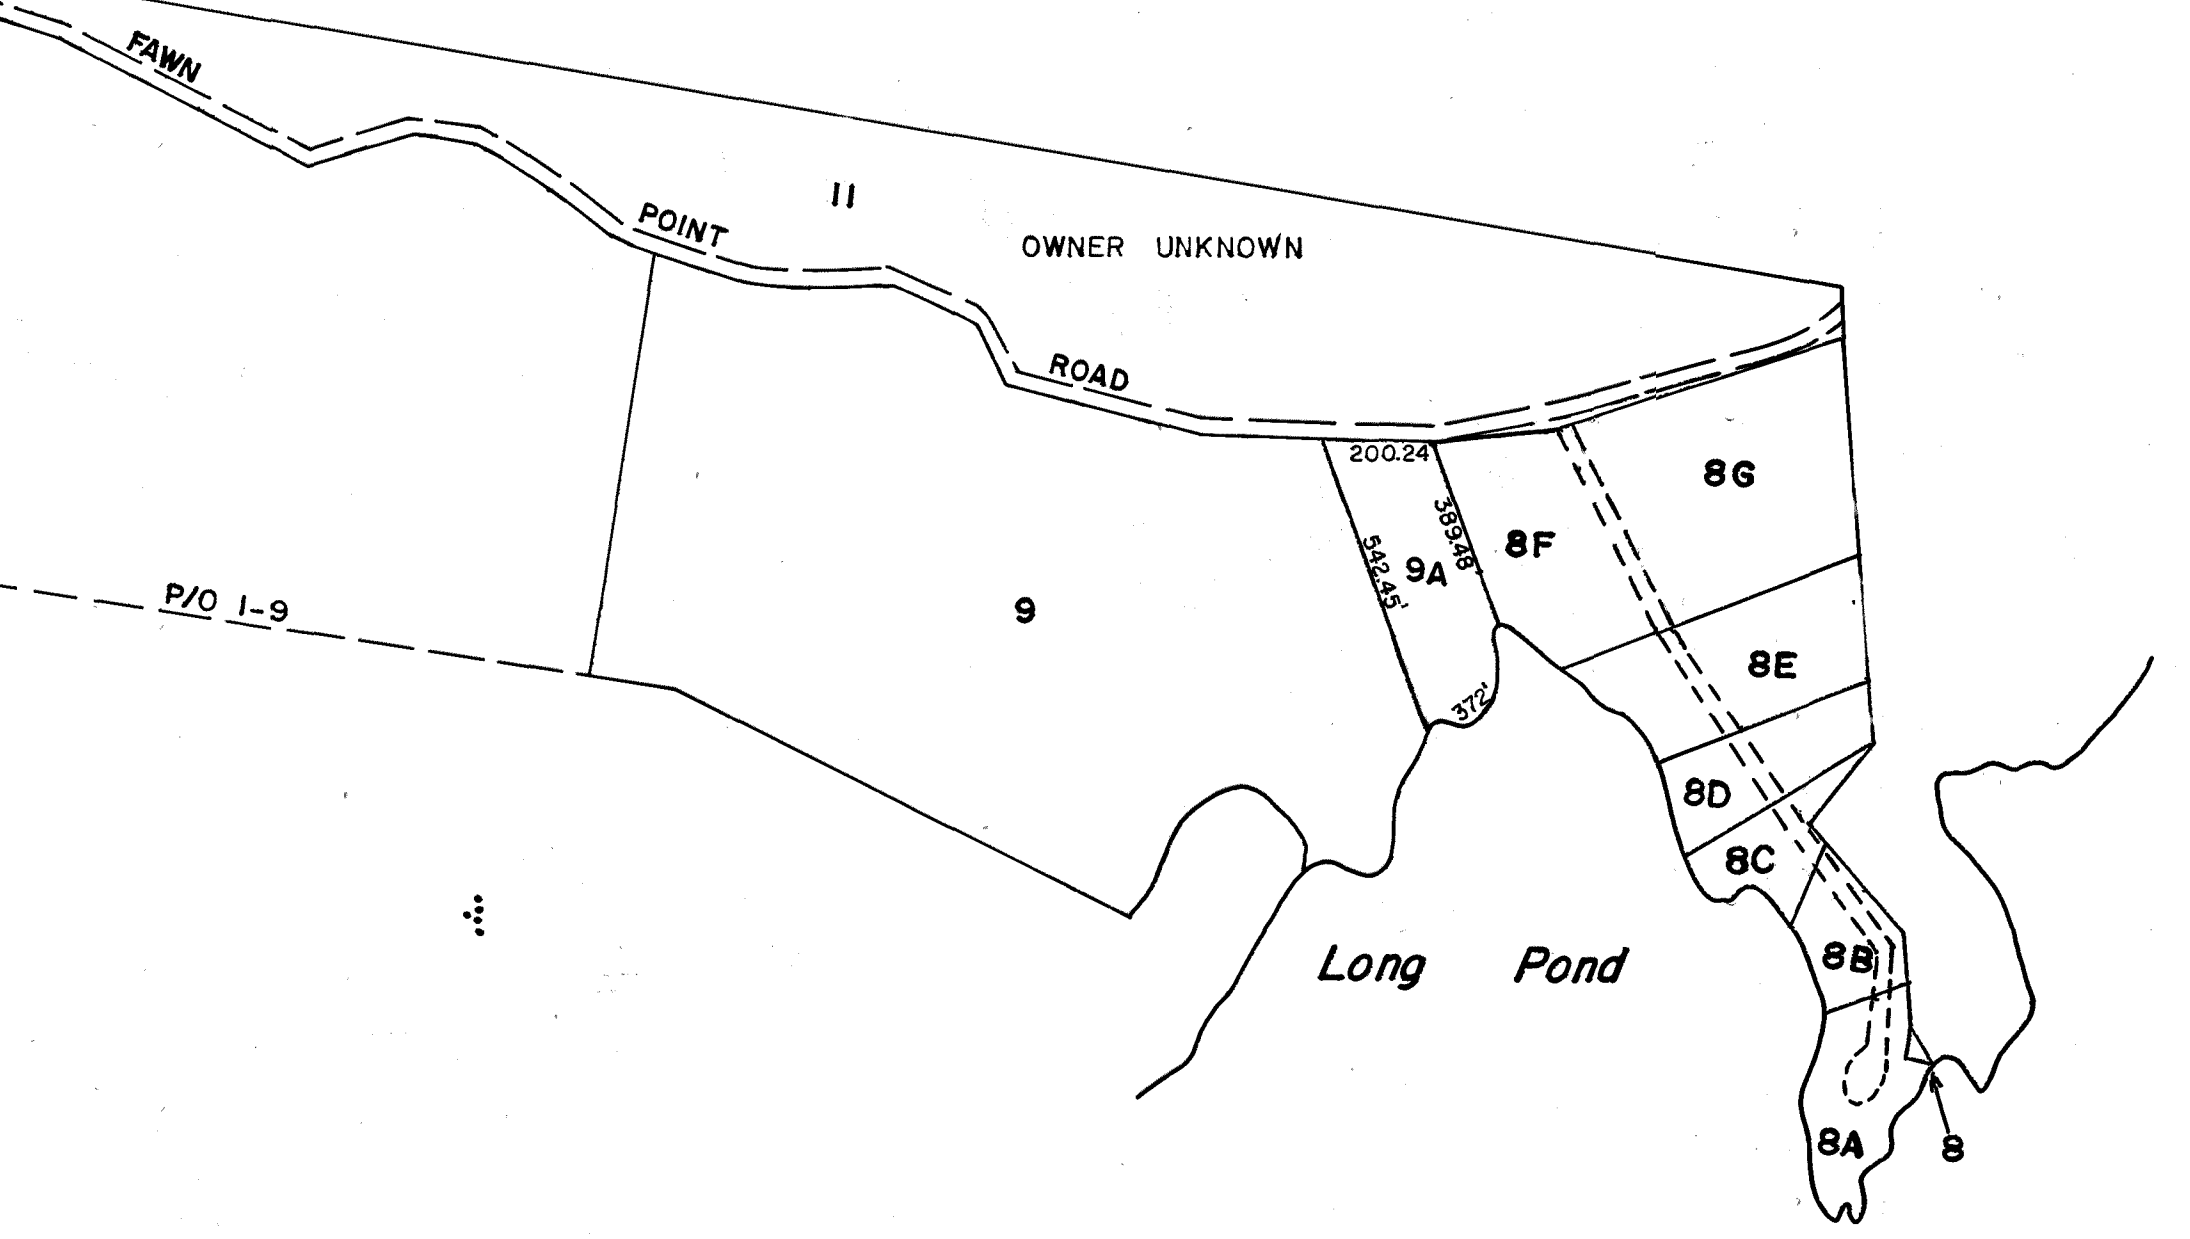

2

1

1A

11

OWNER UNKNOWN

8G

8F

8E

8D

8C

8B

8A

Long Pond

8

PROPERTY MAP
TOWN OF ROME
KENNEBEC COUNTY, MAINE
PREPARED BY
JAMES W. SEWALL COMPANY OLD TOWN, MAINE
SCALE 1 INCH = 400 ± FEET

10 Frink Island

LEGEND
PARCEL NUMBERS 1
ADJACENT MAPS 2
MATCH LINE 3

For Assessment Purposes
Not to be used for Conveyances