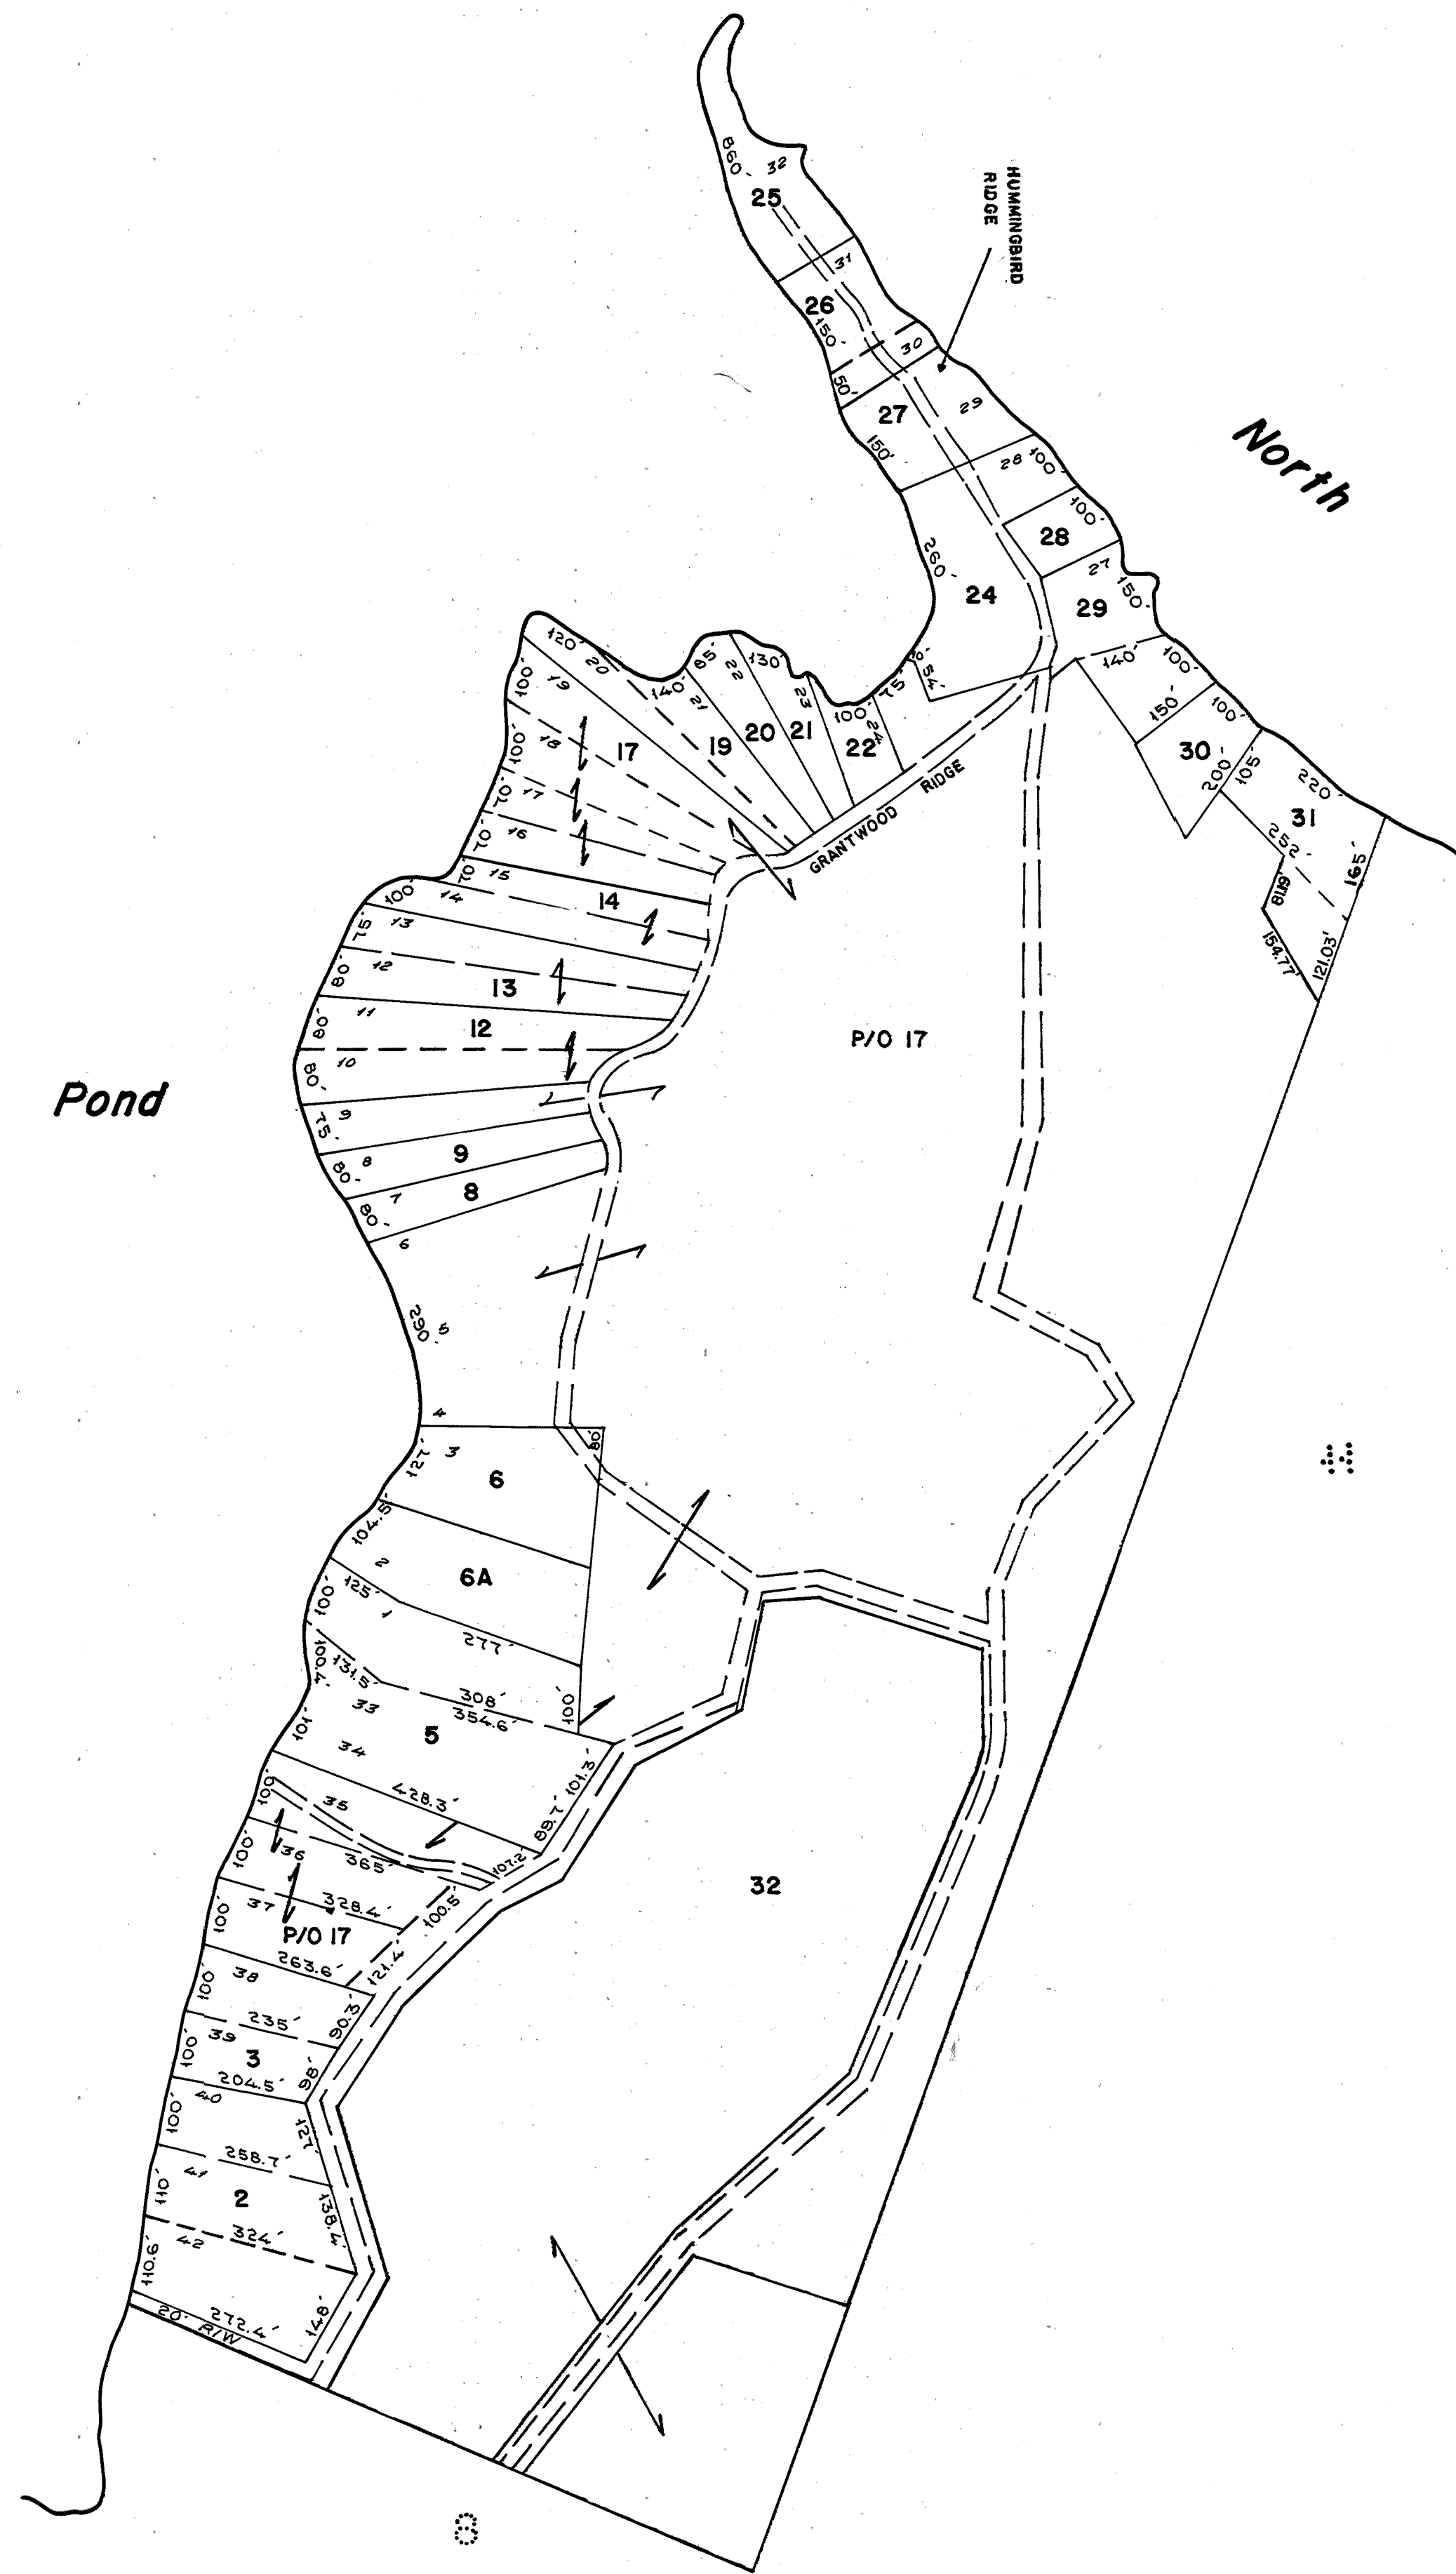

Little North Pond

North Pond

LEGEND
PARCEL NUMBERS 1
ADJACENT MAPS 2
MATCH LINE 3

For Assessment Purposes
Not to be used for Conveyances

PROPERTY MAP
TOWN OF ROME
KENNEBEC COUNTY, MAINE
PREPARED BY
JAMES W. SEWALL COMPANY OLD TOWN, MAINE
SCALE 1 INCH = 200 ± FEET